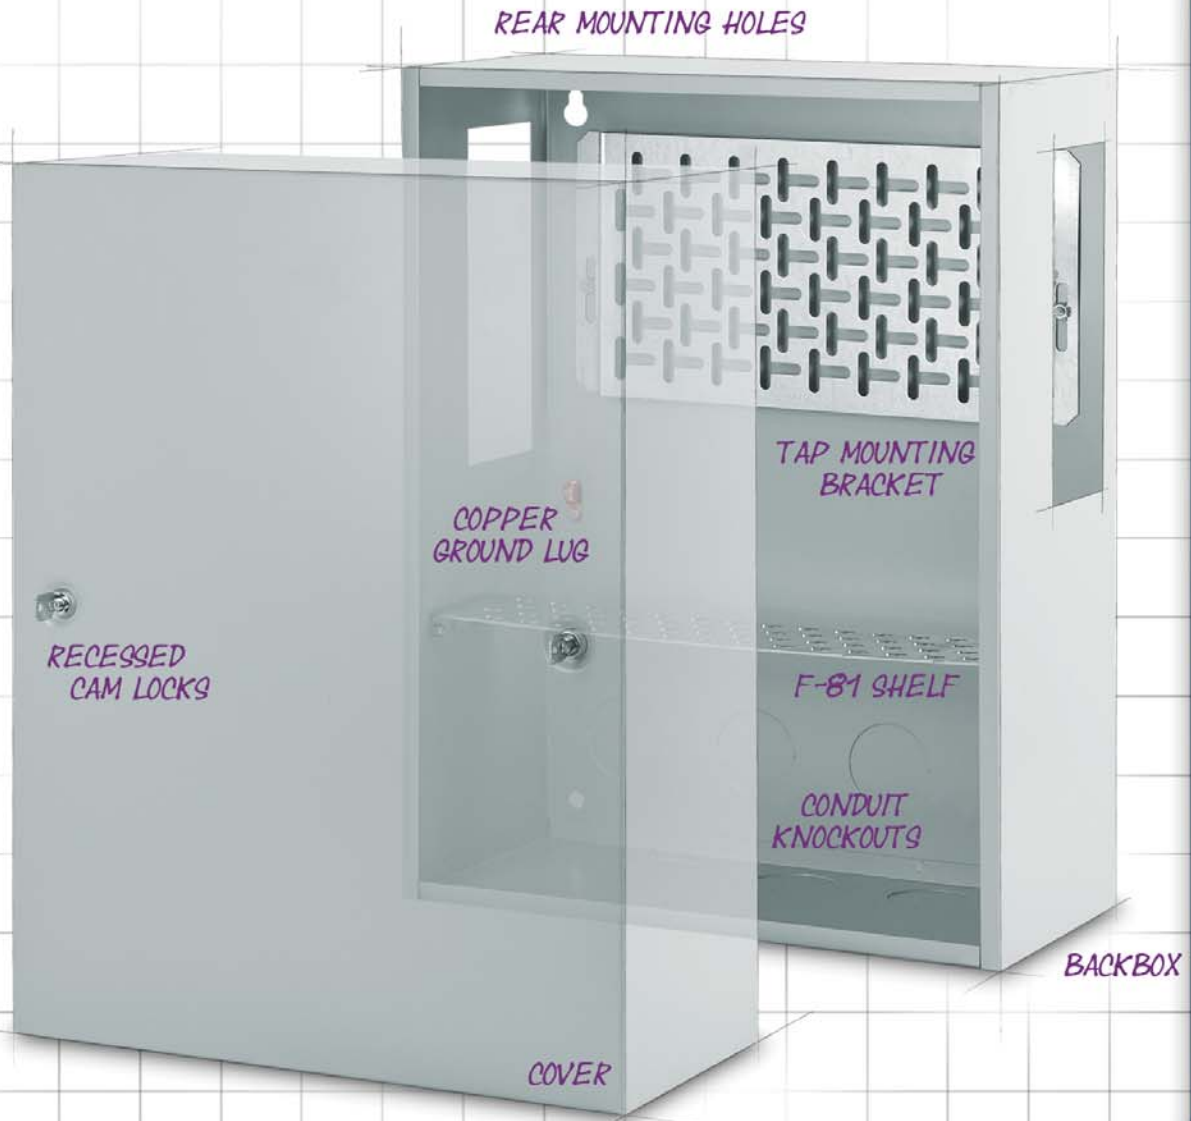

N.R.G.

CONTROL COMPANY

SECURE MDU ENCLOSURES