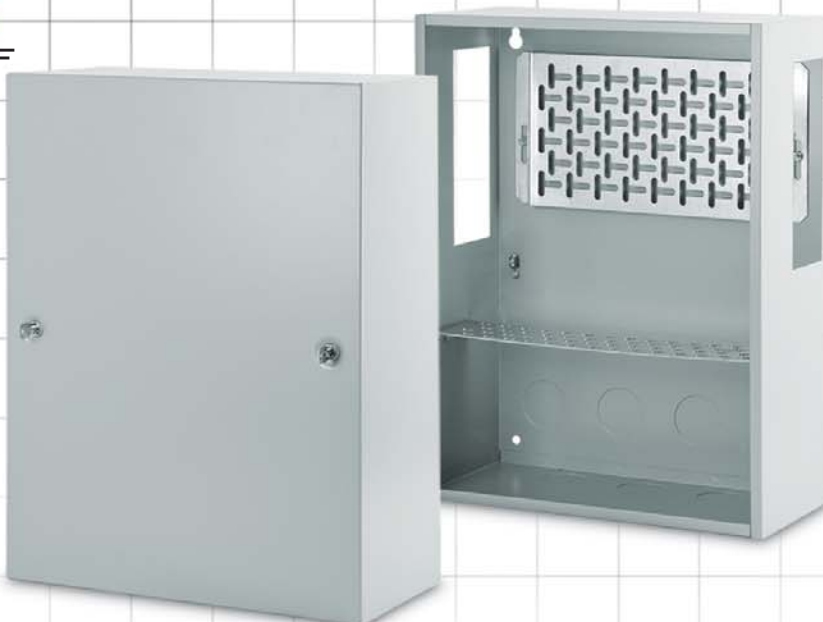

NG

LIFT-OFF
COVER

NG is a closed back enclosure that features a lift-off cover that can be completely removed for installation. The NG style cover is standard with (2) cylinder locks to provide the highest degree of security.

Note: The quick-close lock is also available on the NG.