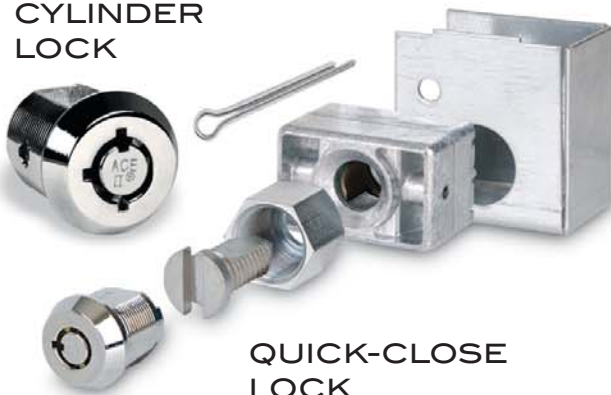

SECURITY

CYLINDER LOCK

QUICK-CLOSE LOCK

CompX NATIONAL CompX CHICAGO